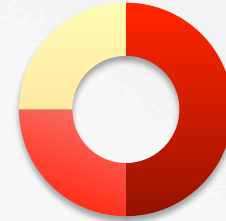

AUTODESK TRAINING & CERTIFICATION

Select an Autodesk certification

Autodesk Certification Exams

Certified Specialist

- 40 questions per exam
- Multiple forms

- Performance-based
- Multiple-choice
- Rich item types